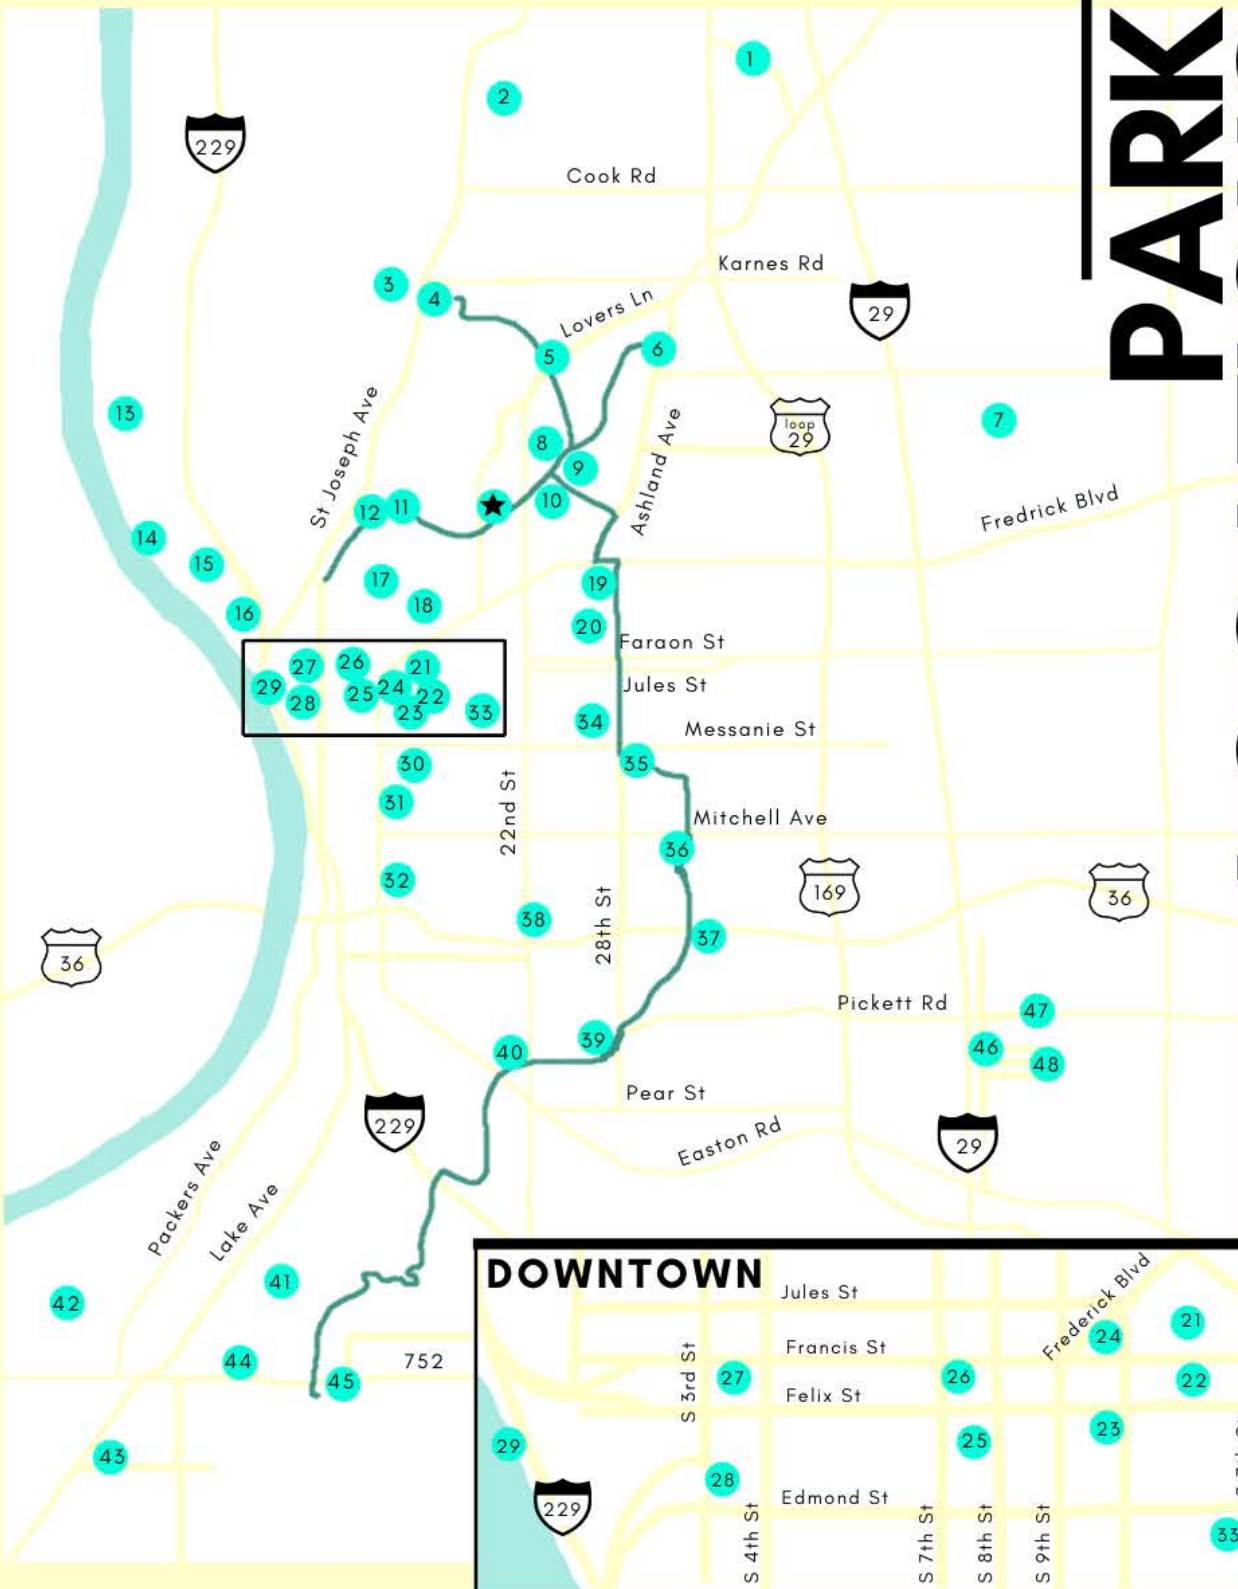

# PARK LOCATIONS

1. **North East Park**  
3519 North Village Drive
  2. **Westminster Park**  
Blackwell Road & Savannah Avenue
  3. **Krug Park**  
St. Joseph Avenue & Myrtle Avenue
  4. **Northside Complex | Krug Pool**  
St. Joseph Avenue & Northwest Parkway
  5. **Eugene Field Marker**  
Lovers Lane & Northwest Parkway
  6. **Lura M. Story Sitting Park**  
2900 Ashland Avenue
  7. **Arrowhead Park**  
Arrowhead Drive
  8. **Marion & Goff Ballfield | Corby Dog Park**  
West Circle Drive & Marion Street
  9. **Corby Grove**  
Northwest & Northeast Parkway
  10. **Corby Pond**  
Northwest & Northeast Parkway
  11. **Lions Field**  
North 11th Street & Grand Avenue
  12. **Maple Leaf Park**  
1943 Maple Leaf Boulevard
  13. **Heritage Park**  
2202 Waterworks Road
  14. **Nature Center | River Bluffs Tract & Riverwalk**  
1502 McArthur Drive
  15. **Huston Wyeth Park**  
Poulin West Street to Elwood Street
  16. **Fort Smith**  
802 Prospect Road
  17. **Urban Outdoor Nature Walk**  
North 10th Street & Powell Street
  18. **College Hill Park**  
North 12th Street & Henry Street
  19. **Fairleigh Terrace Park**  
2700 Fairleigh Terrace
  20. **France Park**  
North 26th Street & Clay Street
  21. **Civic Center Park**  
1100 Frederick Ave
  22. **Smith Park**  
Francis Street across from Civic Center Park
  23. **Joyce Raye Patterson 50+ Activity Center**  
100 South 10th Street
  24. **Pony Express Monument**  
North 10th Street & Francis Street
  25. **Missouri Theater**  
717 Edmond Street
  26. **Felix Street Square | Coleman Hawkins Park**  
North 7th Street & Felix Street
  27. **Civic Arena**  
100 North 4th Street
  28. **Western Gateway Park**  
South 3rd Street & Edmond Street
  29. **Robidoux Landing**  
Main Street & Francis Street
  30. **William & Louis Park**  
South 13th Street between Messanie & Olive Streets
  31. **Patee Park**  
South 10th Street & Seneca Street
  32. **Mitchell Park**  
South 10th Street & Duncan Street
  33. **John Lucas Recreation Complex | Horace Mann Building**  
409 South 18th Street
  34. **Noyes Field Recreation Complex | Aquatic Park**  
300 & 402 South Noyes Boulevard
  35. **Parkway A | Mary Park**  
South 28th Street & Parkway A
  36. **Bartlett Park**  
Southwest Parkway & Duncan Street
  37. **Fairview Golf Course**  
3302 Pacific Street
  38. **Rest Square Park**  
2222 Vories Street
  39. **Bode Ice Area | Phil Welch Stadium | REC Center**  
2500 - 2701 Southwest Parkway
  40. **South Park | Drake Field**  
South 22nd Street & Commercial Street
  41. **King Hill Outlook | Native American Burial Site**  
101 King Hill Drive
  42. **Outdoor Nature Center**  
5402 Diagonal Avenue
  43. **Seitz Park**  
6800 Esther Street
  44. **Gordon Park**  
Alabama Street & Pryor Avenue
  45. **Hyde Park**  
402 East Hyde Park Avenue
  46. **Leonard Road Acres**  
4600 Cheyenne Road
  47. **Hochman Park**  
5218 Pickett Road
  48. **Katherine Park**  
5107 Shawnee Road
- ★ **Park Administration & Maintenance Office**  
1920 Grand Avenue